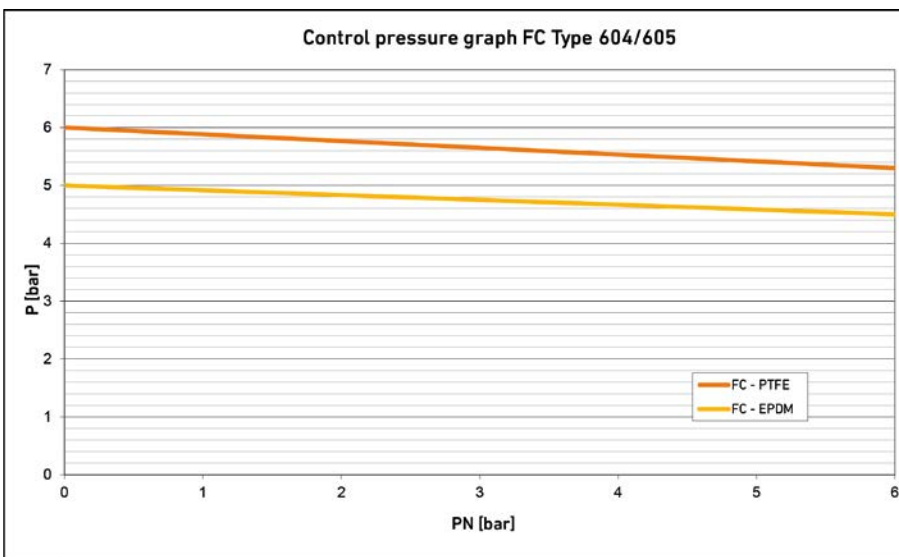

Control pressure graph Diaphragm Valve Type 604/605

Georg Fischer Piping Systems Ltd.
Ebnatstrasse 111
CH-8201 Schaffhausen
+41 (0)52 631 11 11
www.gfps.com